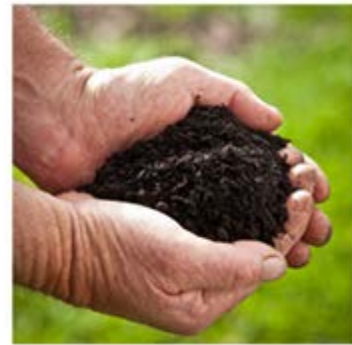

Premium Compost

Premium Compost feeds your soil with plant ready nutrients and high quality carbon that gets beneficial soil biology working to drive growth and protect your plants from stress, pests and disease. Premium is a dual purpose soil conditioner and fine mulch that activates your soil with nutrient rich organic carbon to create a powerful medium for growing high performance crops and professional landscape gardens.

Benefits

Powerful effects on soil for several growing cycles.

Improves soil water infiltration.

One system to feed growth and protect the soil.

Creates soils conditions that support rigorous root development.

Improves nutrient availability, significantly reducing fertiliser use.

Activates soil biology to feed and protect plants naturally.

Application

C-Wise Premium can be incorporated into the topsoil to build structure and feed plant growth or top dressed as a soil feeder and protective mulch. On large scale treatment areas, Premium can be broadcast through a conventional belt spreader and incorporated mechanically into the soil before planting. In row crop applications, Premium can be precision banded and incorporated direct into the planting row or banded as feeding mulch either side of the planting line. For smaller treatment areas, Premium can be manually spread and incorporated into soil or applied as mulch around plants.